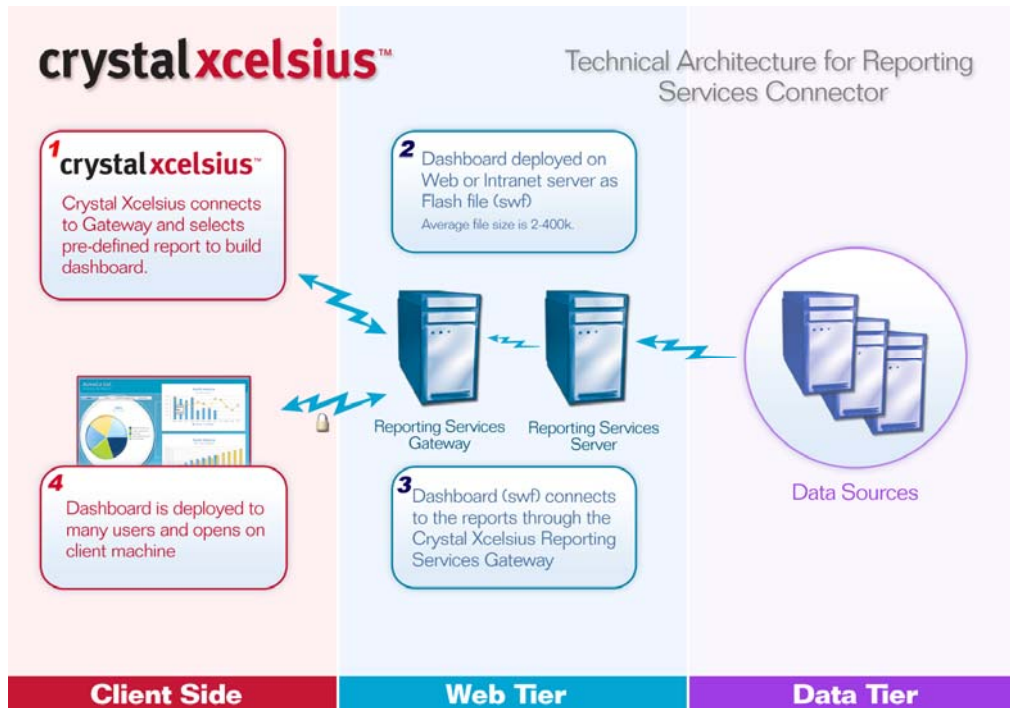

#### Crystal Xcelsius with Connectivity to Microsoft SQL Server Reporting Services

With point-and-click connectivity to your Reporting Services reports, Crystal Xcelsius gives you:

- Stunning visualization
- Rapid development and deployment.
- Visual modeling
- Forward-looking dashboards
- And more!

Now you can deliver your business data in secure and insightful dashboards.

*With point-and-click ease, transform ordinary Microsoft SQL Server Reporting Services reports into live, interactive, and secure dashboards.*

### How It Works

Crystal Xcelsius is simple, point-and-click data visualization software that lets you create interactive visual models from any type of data – from Excel spreadsheets to corporate databases – and to share the models live via Microsoft Office, SharePoint Web Parts, Adobe PDF, and the web.

Installing the Crystal Xcelsius component on your Reporting Services server lets you access your reports from inside the Crystal Xcelsius interface and connect report data directly to the dashboard. This easy access and connectivity ensures your businessdashboards are always live with up-to-the-minute information – and dashboards are easily shared in Microsoft Office applications and the web.